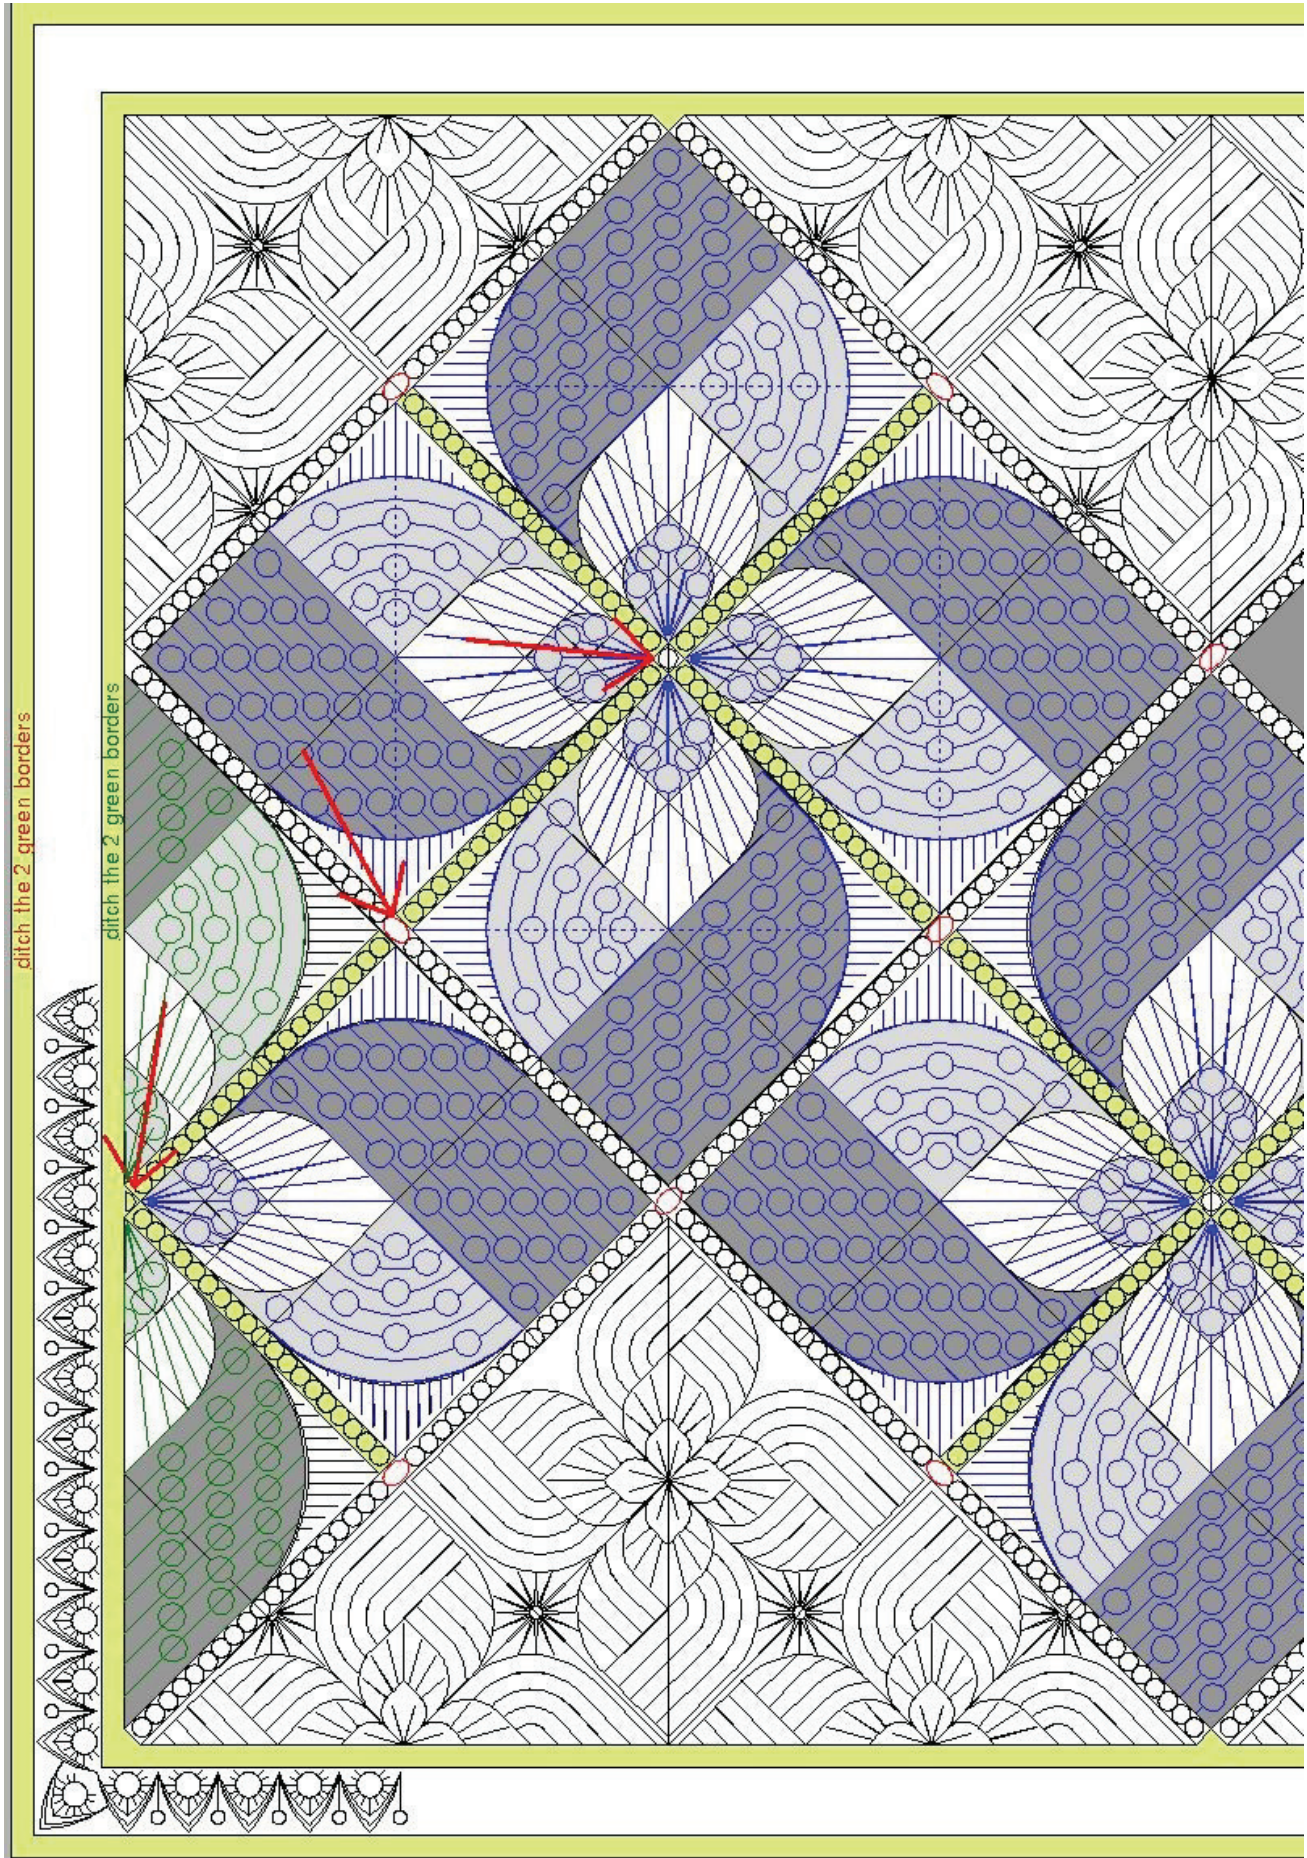

Windswept Quilt Pattern Layout

windswept bkg block 001

windswept bkg block 001 half

windswept petal p2p 001

windswept bkg block 002

windswept bkg block 002 half

windswept flower sash 001

windswept flower sash fill in 001

windswept flower sash fill in 002

windswept flower sash fill in 003

jd sedona border 002
jd sedona brd crn 002